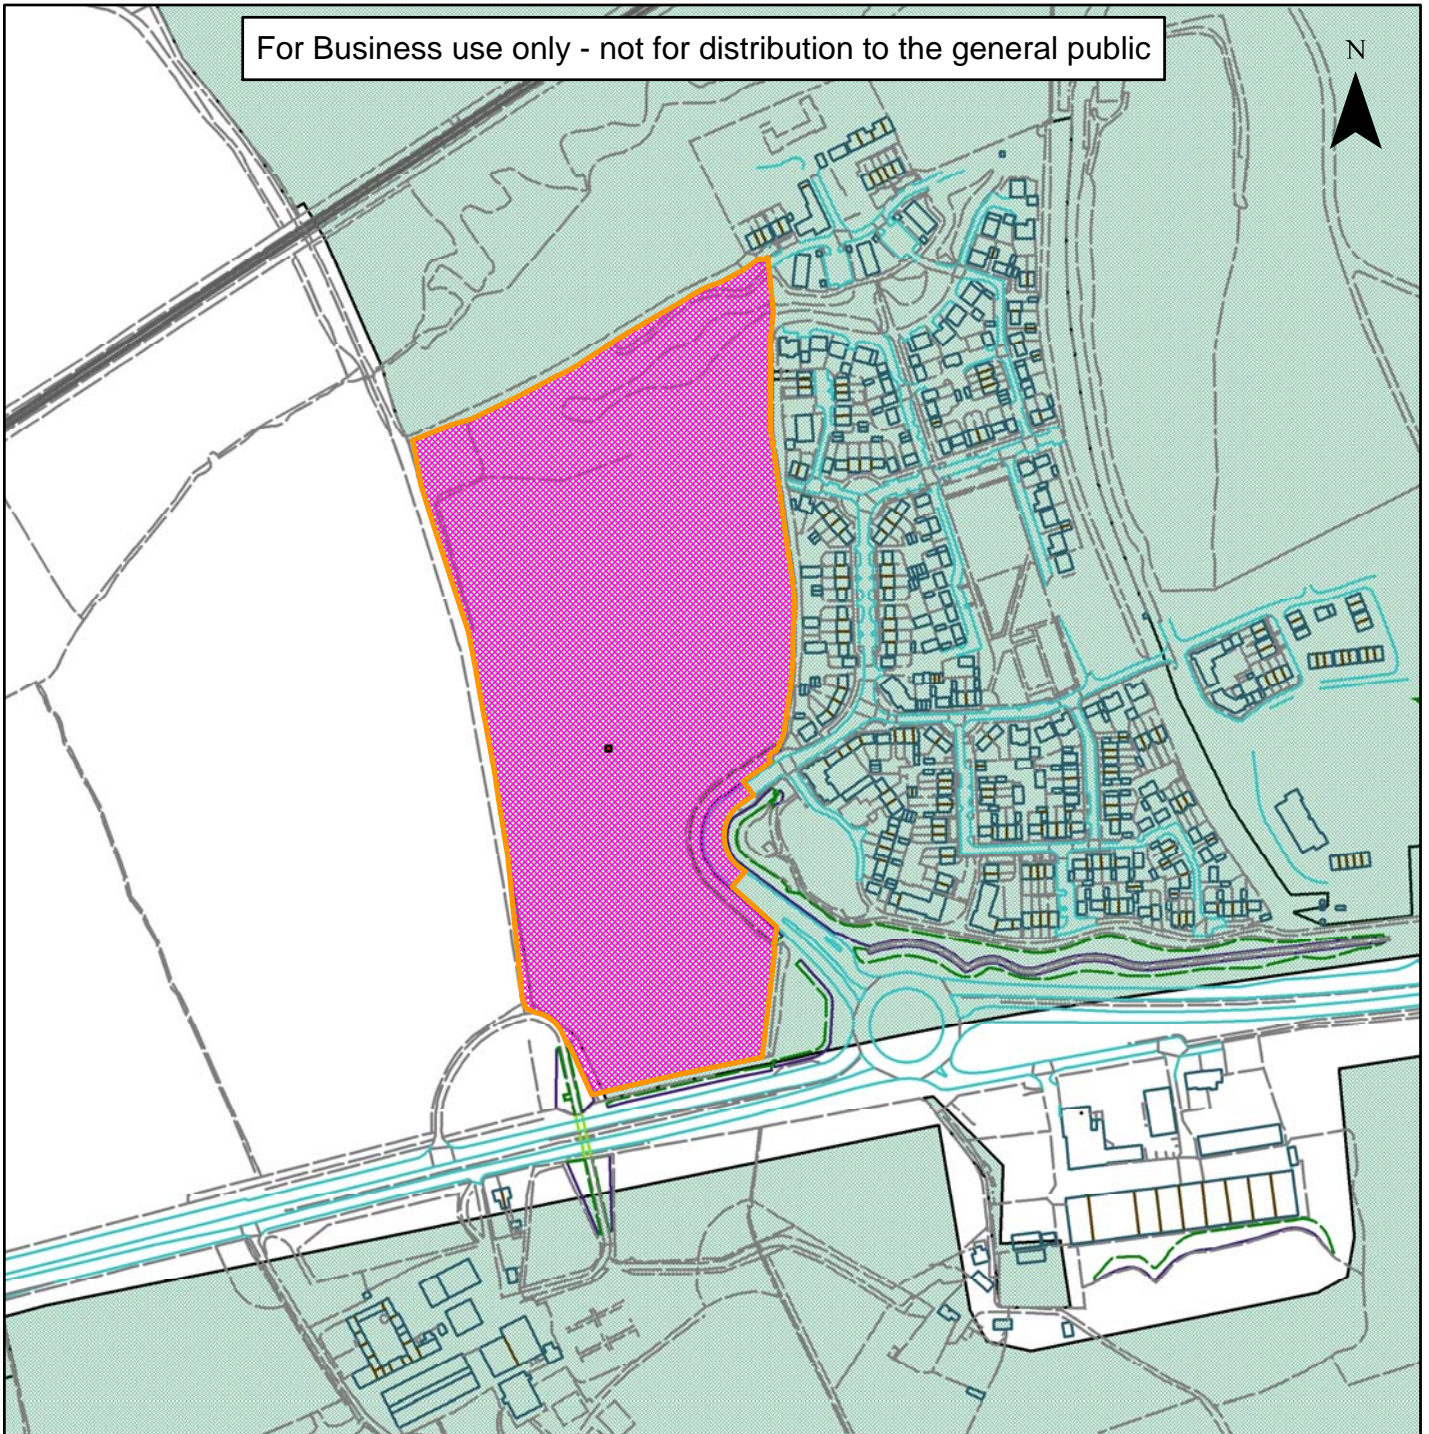

DC/17/2481

Horsham
District
Council

Not Set

For Business use only - not for distribution to the general public

Scale: 1:5,000

Reproduced from the Ordnance Survey map with permission of the Controller of Her Majesty's Stationery Office © Crown Copyright 2012.

Unauthorised reproduction infringes Crown Copyright and may lead to prosecution or civil proceedings.

Organisation	Horsham District Council
Department	
Comments	Not Set
Date	25/01/2018
MSA Number	100023865